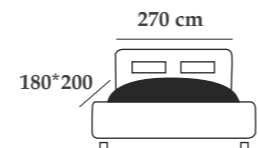

Richmond

Baza Set Base set

For uninterrupted sleep

It promises pleasant and relaxing moments with its modern line.

Baza Set Base set

Baza Set Base set

Mozaik

Baza Set Base set

The address of healthy sleep

It allows you to wake up dynamic and energetic in the morning.