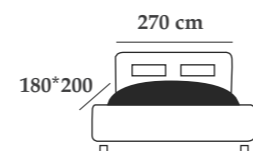

Sandra

Baza Set Base set

It will be indispensable for your sleep.

The way to bring a stylish, modern and noble atmosphere to your bedrooms is through Sandra.

Baza Set Base set

Baza Set Base set

Sandra

Baza Set Base set

A dazzling elegance in your bedroom

Experience a sleep like therapy with Sandra, where you can relieve the tiredness and tension of life.