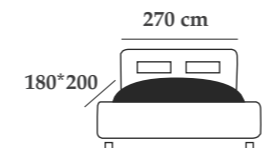

## Mozaik

Baza Set Base set

*The address of healthy sleep*

It allows you to wake up dynamic and energetic in the morning.