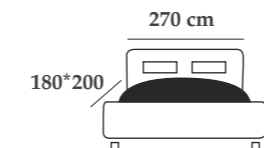

Baza Set Base set